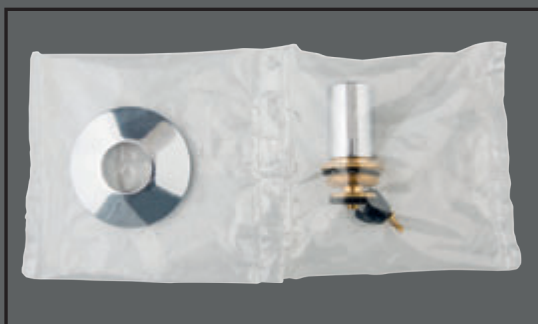

SIRIT
AIR BRAKE FITTINGS
RAILWAY DIVISION

TOSI F.LLI
Produzione Minuterie Metalliche

STOP VALVE

VITONE PER RUBINETTO D'ARRESTO

1" with short rod

- Package
- Headvalve
- Chrome plated brass cap
- Chrome plated plastic rose
- Plastic protection cap
- Plastic butterfly handle
- Screw

1" con asta corta

- Sacchetto
- Vitone
- Cappuccio ottone cromato
- Rosone in plastica cromata
- Cappuccio di protezione
- Manettino a farfalla in plastica
- Vite

1" with long rod

- Package
- Headvalve
- Chrome plated brass cap
- Chrome plated plastic rose
- Plastic protection cap
- Chrome plated 3 points zama handle, broach 8x18
- Blue/red cap
- Screw